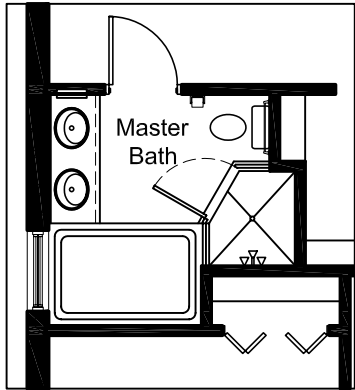

www.coveredbridgelakeplacid.com

The Massachusetts Model

Living area: 1,425 SqFt
 Garage: 399 SqFt
 Total enclosed: 1,824 SqFt
 Covered porches: 254 SqFt
 Total under roof: 2,078 SqFt

Optional Master Bathroom Plan