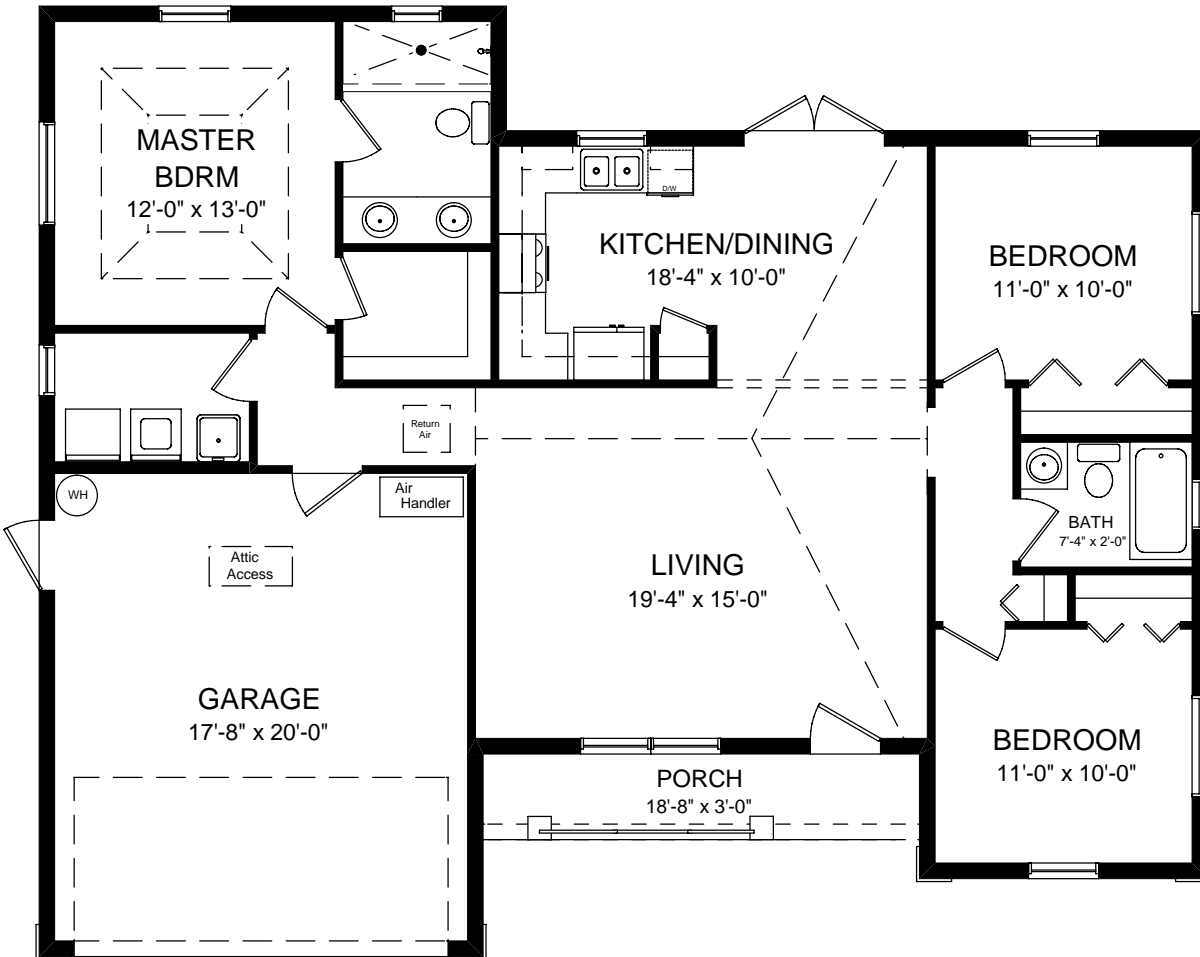

# THE BISHOP

## THE STATS:

1280	Living
391	Garage
68	F.Porch
1739	Total