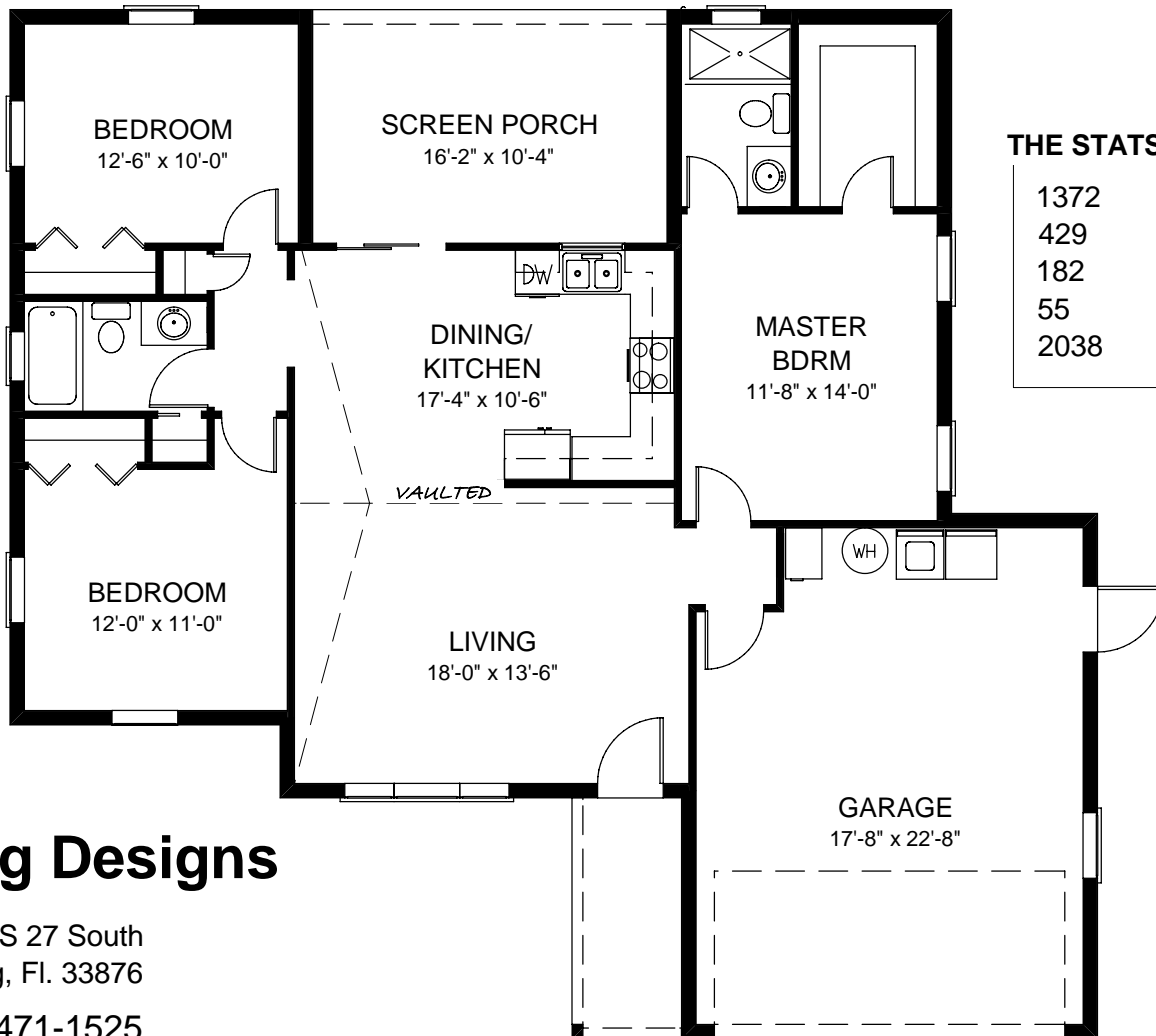

THE THOMPSON

Building Designs

6424 US 27 South
Sebring, Fl. 33876

(863) 471-1525

www.needplans.com