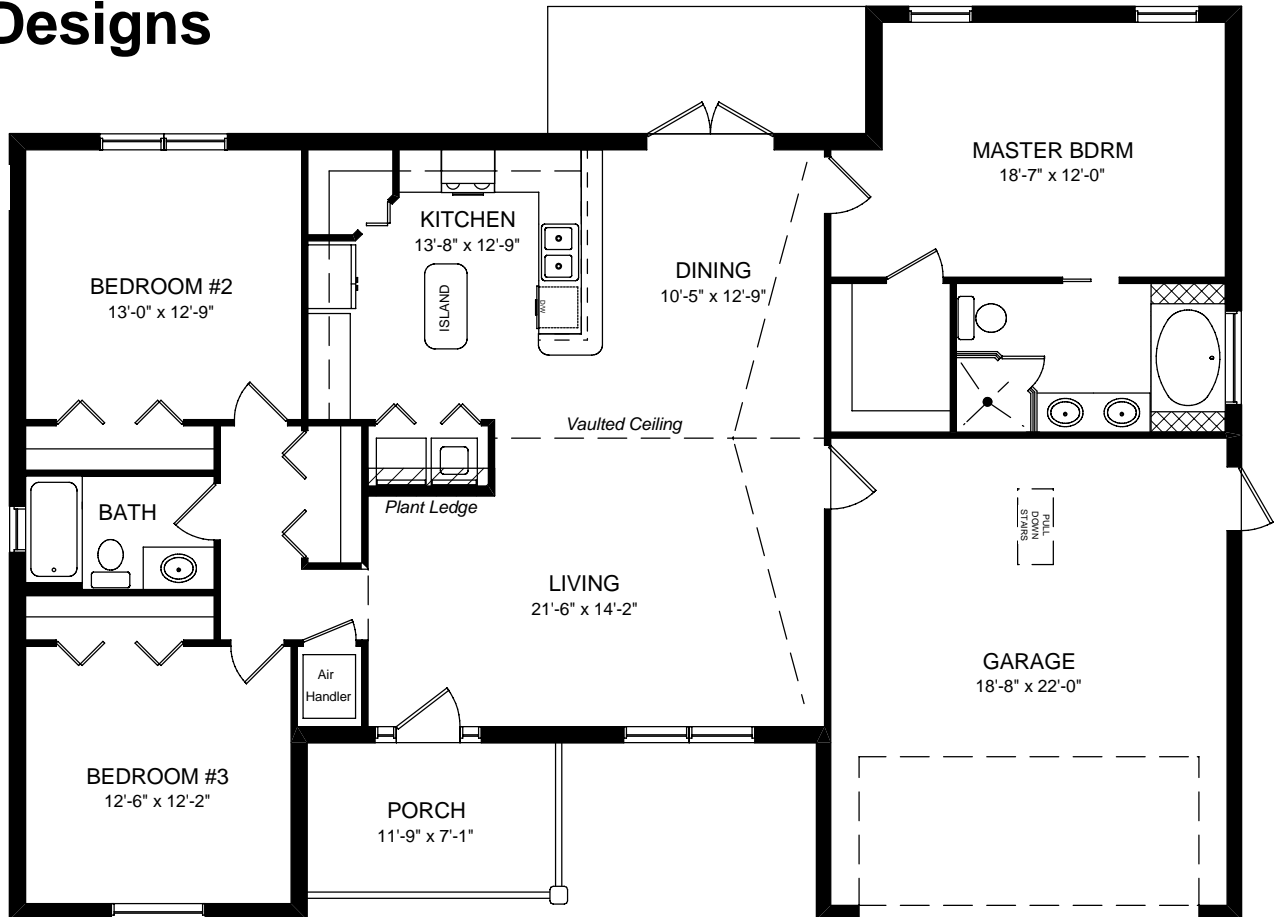

THE DOVER

Building Designs

6424 US 27 South
Sebring, Fl. 33876

(863) 471-1525

www.needplans.com

THE STATS:

1602	Living
450	Garage
88	F.Porch
2140	Total