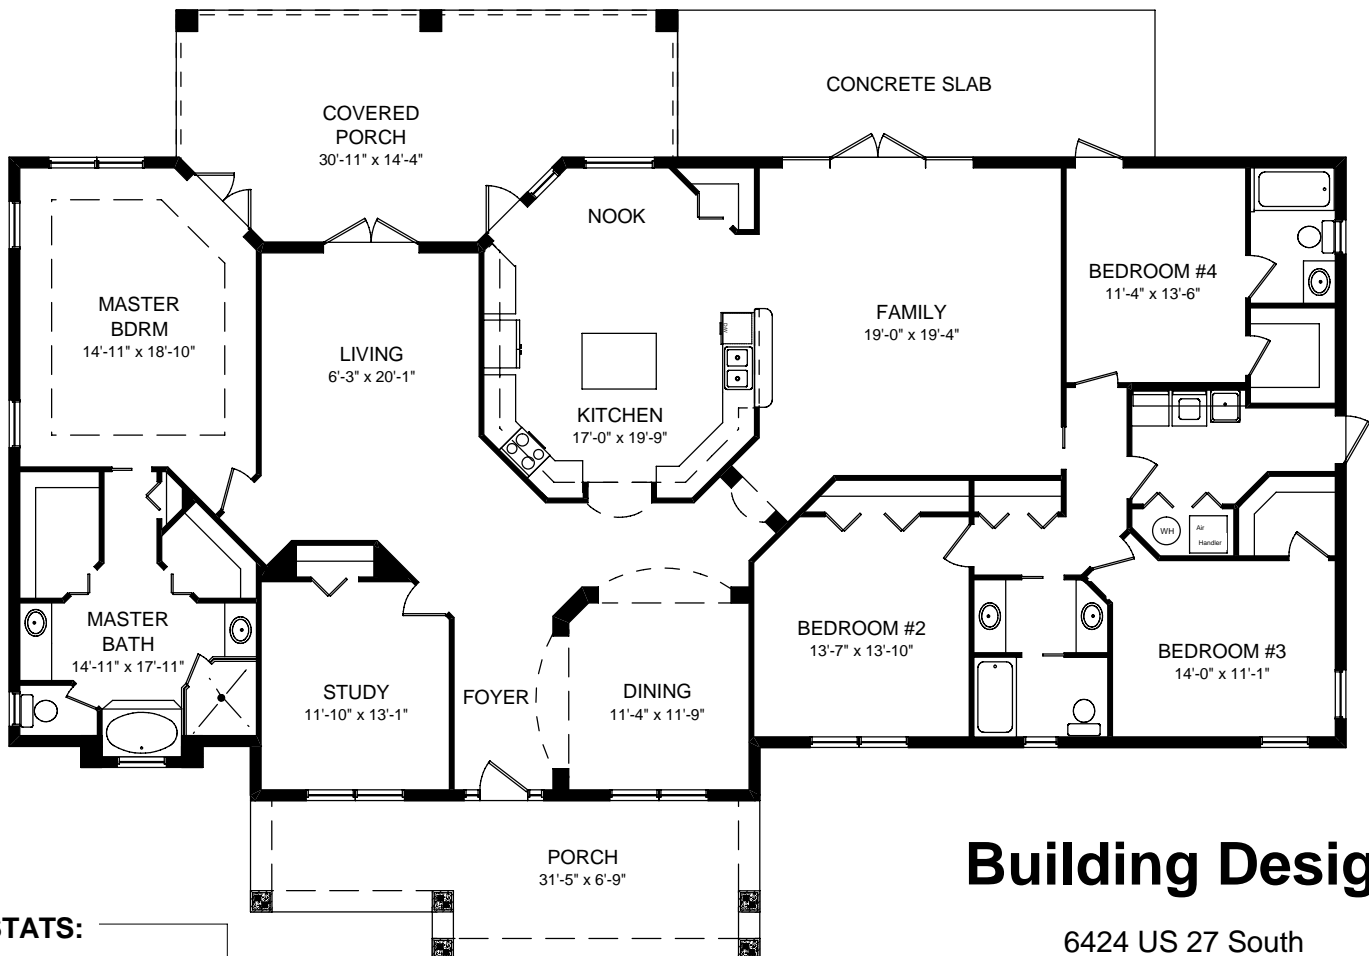

THE JORDAN

THE STATS:

3129	Living
392	B.Porch
222	F.Porch
3743	Total

Building Designs

6424 US 27 South
 Sebring, FL 33876
 (863) 471-1525

www.needplans.com