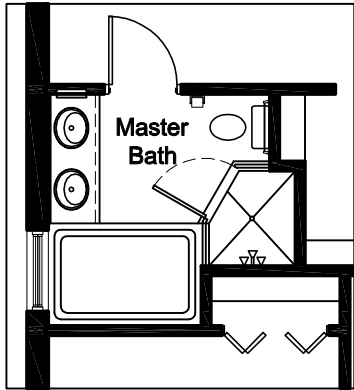

www.coveredbridgelakeplacid.com

The Massachusetts Model

Living area: 1,419 SqFt
 Garage: 396 SqFt
 Total enclosed: 1,815 SqFt
 Covered porches: 261 SqFt
 Total under roof: 2,076 SqFt

Optional Master Bathroom Plan