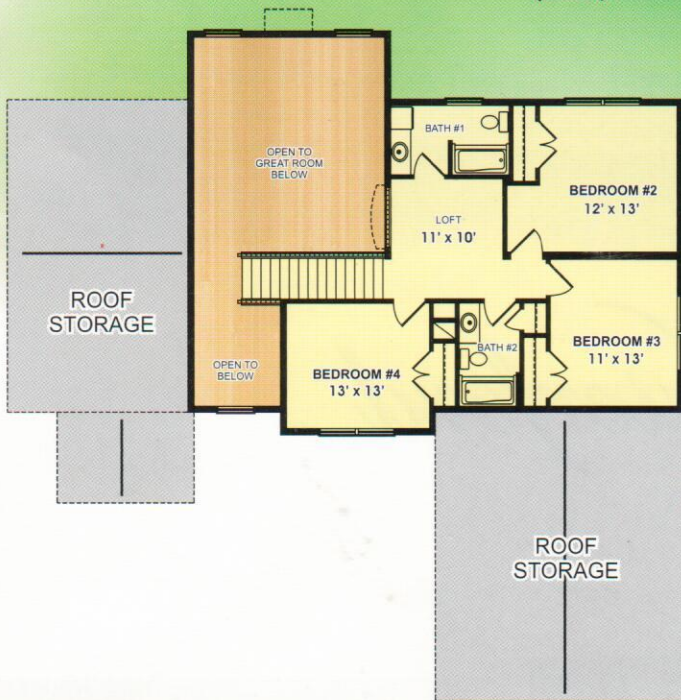

# The Waterford

1,716 SQ. FT. FIRST FLOOR  
 893 SQ. FT. SECOND FLOOR  
 704 SQ. FT. GARAGE  
 542 SQ. FT. COVERED PORCHES  
 3,855 SQ. FT. TOTAL AREA

## FIRST FLOOR

## SECOND FLOOR

*Tropical Isle*  
 An Island Vacation  
 Called Home