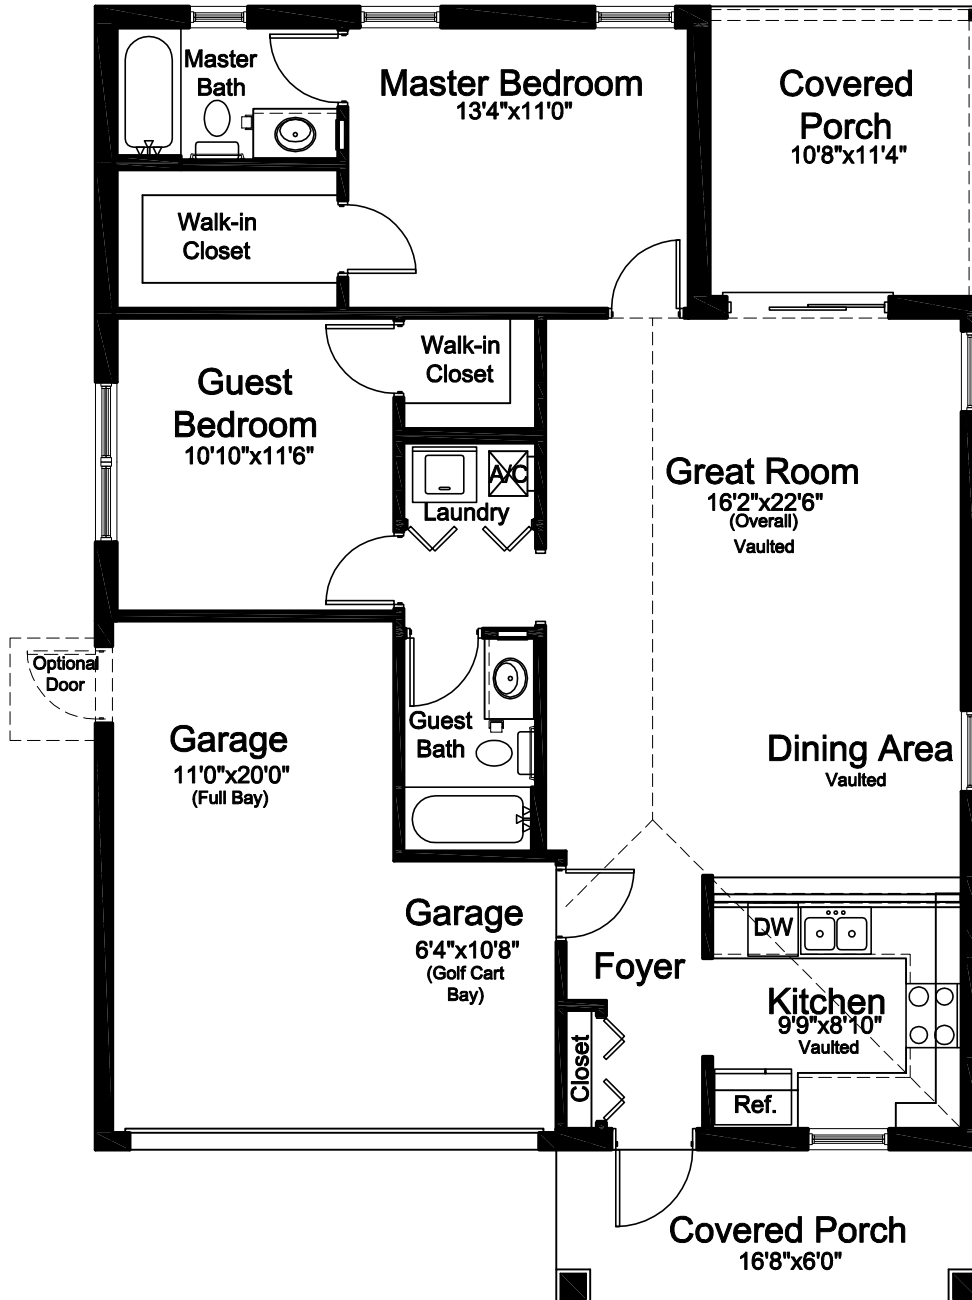

www.coveredbridgelakeplacid.com

The New Hampshire Model

Living area: 1,115 SqFt
 Garage: 313 SqFt
 Total enclosed: 1,428 SqFt
 Covered porches: 221 SqFt
 Total under roof: 1,649 SqFt

Artist rendering only; subject to change without notice